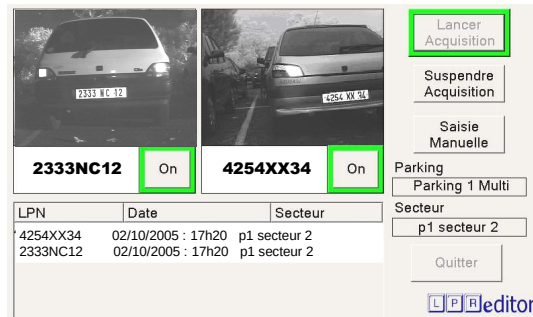

Photopark Assistant

On board license plate reading System
Allows filming, follow-up and search of vehicles in parking lots.

...Through a last generation license plate recognition, embarked on a vehicle

...and a powerful vehicle search interface